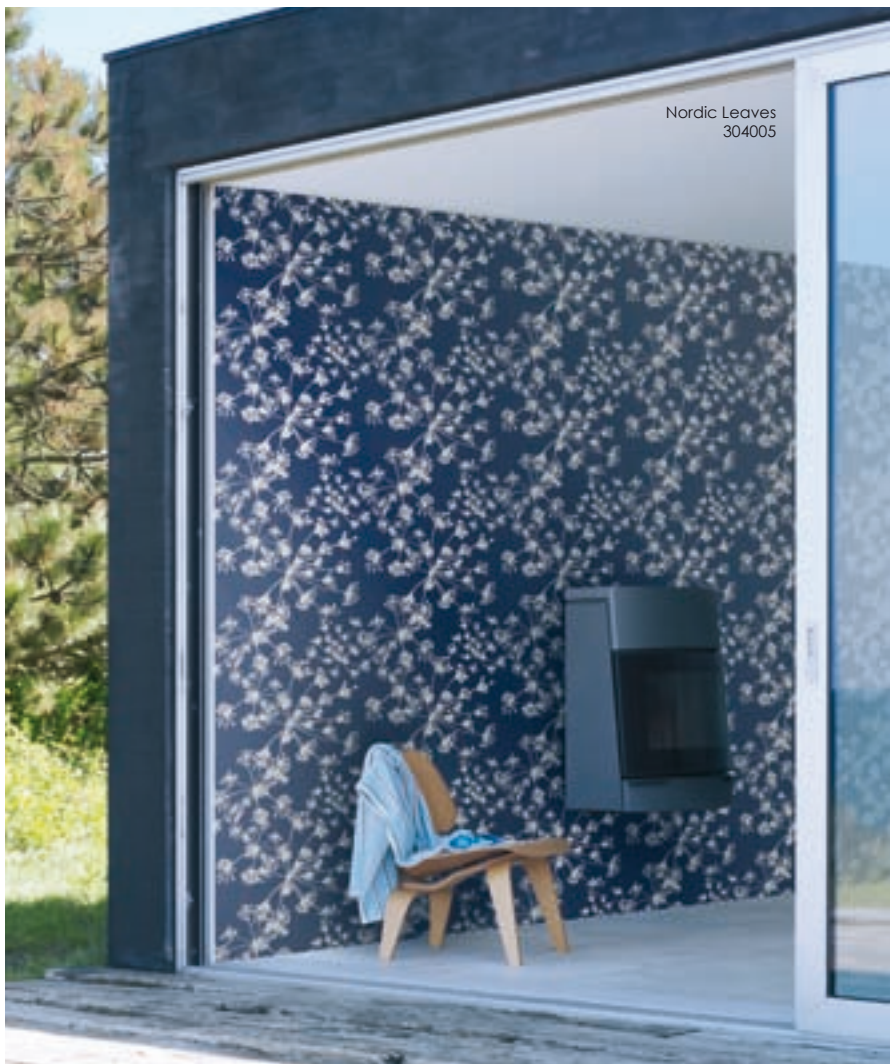

Nordic Leaves
304005

304005

304003

304001

304009

304004

304002

304007

304006

304008